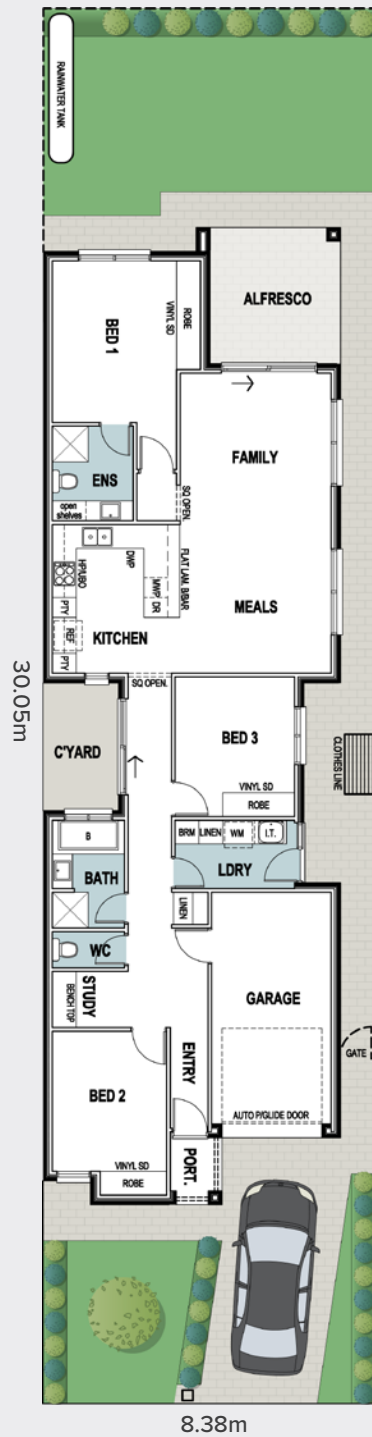

House 2

Moreland Avenue

House 1

13A Moreland Ave

Living	131.07m ²
Potico	2.13m ²
Alfresco	11.42m ²
Garage	20.24m ²
Total Residence	164.86m²
Land size	294.00m ²

All dimensions and room sizes are approximate and may not be to scale. Plans and elevations are for illustration purposes only.

House 2

13 Moreland Ave

Living	131.07m ²
Potico	2.13m ²
Alfresco	11.42m ²
Garage	20.24m ²
Total Residence	164.86m²
Land size	294.00m²

All dimensions and room sizes are approximate and may not be to scale. Plans and elevations are for illustration purposes only.

House 1
Air colour scheme

Selections

Find your style by choosing from one of our stunning internal selection themes.

General

Ceiling height	2700mm
Internal linings	10mm Boral sheetrock plasterboard
External doors	Corinthian Flush Panel
External hardware	Trilock Leverset Aurora Satin Chrome, Aurora Entrance Lever Lockset Brushed Satin Chrome, Single Cylinder Deadbolt
Internal doors	Corinthian Painted Redicote Flush Panel doors
Internal door hardware	Lianna Passage Leverset Satin Chrome, Lianna Privacy Leverset Satin Chrome
Insulation	Internal Walls: R2.0, External Walls: R2.5 Thermocoustic, Ceiling: R5.0
Cornices	Cove 90mm
Skirtings	90x18mm MDF bevel profile with 67x18mm door aves
Window architraves	67x18mm MDF bevel profile
Paint system	Matt acrylic, 3 coat system
Built in robes	Vinyl Sliding Doors
Electrical	Down lights throughout. Hard wired smoke detectors with battery backup, meter isolator & 6ka circuit breaker and earth leakage safety switch to meter box.
TV antenna	Standard antenna included
NBN provision	600 Series Hub, lockable enclosure, splitter for TV data, patch panel, ethernet and phone hub, wiring provision for phone (x2), data point (x2), internet lead-in cable (cat 6).
Hot water service	Rheem gas continuous flow 26 litre
Air-conditioning	Ducted reverse cycle air by Fujitsu
Carport auto panel lift door	Madison Sectional Door