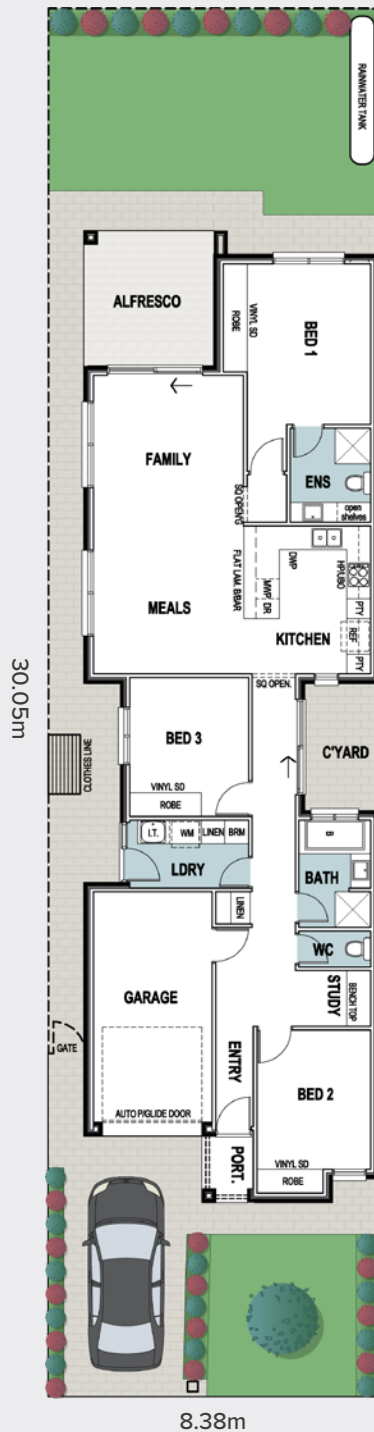

House 2

Moreland Avenue

House 1

13A Moreland Ave

Living	131.07m ²
Potico	2.13m ²
Alfresco	11.42m ²
Garage	20.24m ²
Total Residence	164.86m²
Land size	294.00m ²

All dimensions and room sizes are approximate and may not be to scale. Plans and elevations are for illustration purposes only.

House 2

13 Moreland Ave

Living	131.07m ²
Potico	2.13m ²
Alfresco	11.42m ²
Garage	20.24m ²
Total Residence	164.86m²
Land size	294.00m²

All dimensions and room sizes are approximate and may not be to scale. Plans and elevations are for illustration purposes only.

House 1
Air colour scheme

Selections

Find your style by choosing from one of our stunning internal selection themes.

General

Ceiling height	2700mm
Internal linings	10mm Boral sheetrock plasterboard
External doors	Corinthian Flush Panel
External hardware	Trilock Leverset Aurora Satin Chrome, Aurora Entrance Lever Lockset Brushed Satin Chrome, Single Cylinder Deadbolt
Internal doors	Corinthian Painted Redicote Flush Panel doors
Internal door hardware	Lianna Passage Leverset Satin Chrome, Lianna Privacy Leverset Satin Chrome
Insulation	Internal Walls: R2.0, External Walls: R2.5 Thermocoustic, Ceiling: R5.0
Cornices	Cove 90mm
Skirtings	90x18mm MDF bevel profile with 67x18mm door aves
Window architraves	67x18mm MDF bevel profile
Paint system	Matt acrylic, 3 coat system
Built in robes	Vinyl Sliding Doors
Electrical	Down lights throughout. Hard wired smoke detectors with battery backup, meter isolator & 6ka circuit breaker and earth leakage safety switch to meter box.
TV antenna	Standard antenna included
NBN provision	600 Series Hub, lockable enclosure, splitter for TV data, patch panel, ethernet and phone hub, wiring provision for phone (x2), data point (x2), internet lead-in cable (cat 6).
Hot water service	Rheem gas continuous flow 26 litre
Air-conditioning	Ducted reverse cycle air by Fujitsu
Carport auto panel lift door	Madison Sectional Door