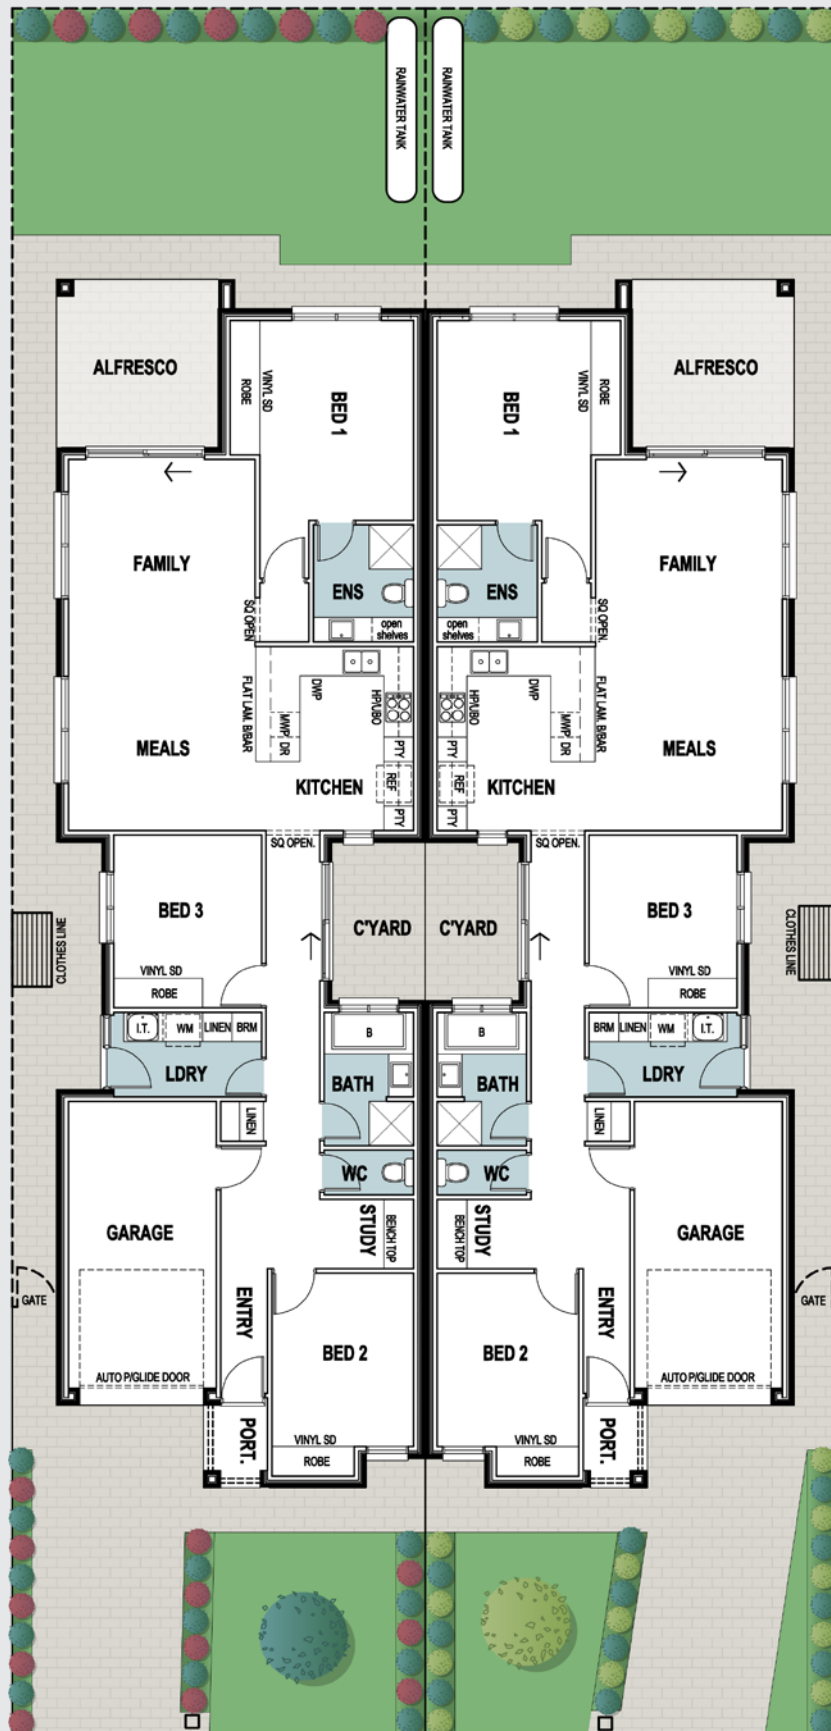

M

MITCHELL PARK

Moreland Avenue

Fairland

House 2
Air colour scheme

House 1
Air colour scheme

Site plan

House 1

House 2

Moreland Avenue

House 1

13A Moreland Ave

Living	131.07m ²
Potico	2.13m ²
Alfresco	11.42m ²
Garage	20.24m ²
Total Residence	164.86m²
Land size	294.00m ²

All dimensions and room sizes are approximate and may not be to scale. Plans and elevations are for illustration purposes only.

House 2

13 Moreland Ave

Living	131.07m ²
Potico	2.13m ²
Alfresco	11.42m ²
Garage	20.24m ²
Total Residence	164.86m²
Land size	294.00m²

All dimensions and room sizes are approximate and may not be to scale. Plans and elevations are for illustration purposes only.